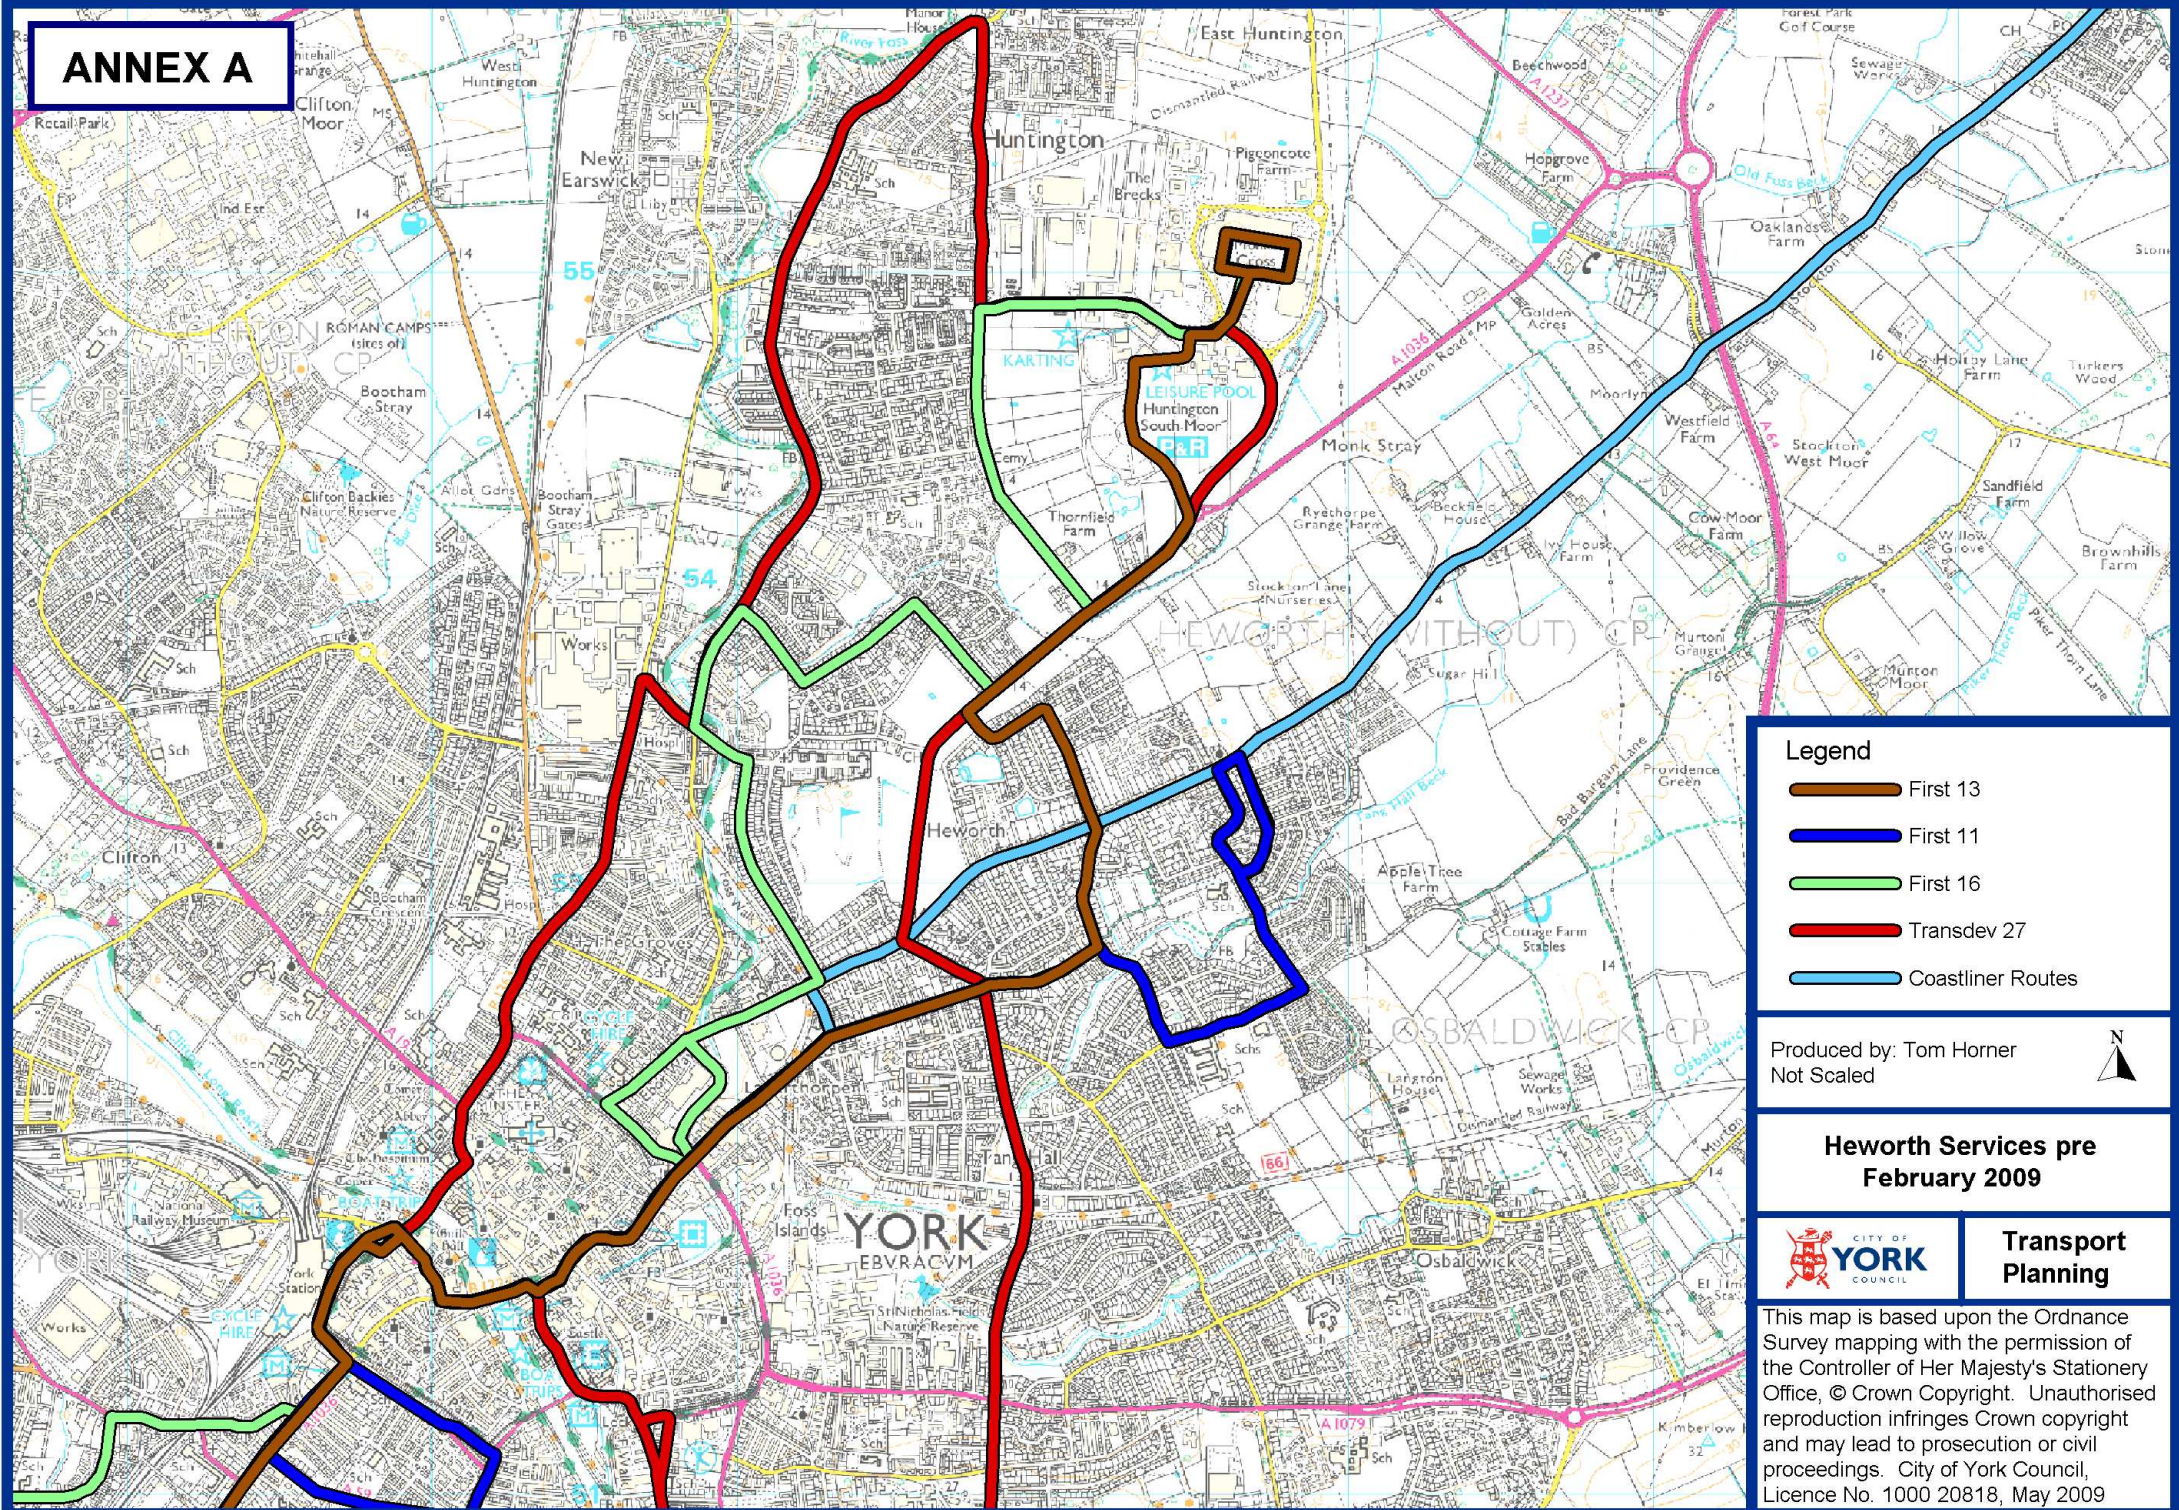

ANNEX A

- Legend**
- First 13
 - First 11
 - First 16
 - Transdev 27
 - Coastliner Routes

Produced by: Tom Horner
Not Scaled

Heworth Services pre February 2009

Transport Planning

This map is based upon the Ordnance Survey mapping with the permission of the Controller of Her Majesty's Stationery Office, © Crown Copyright. Unauthorised reproduction infringes Crown copyright and may lead to prosecution or civil proceedings. City of York Council, Licence No. 1000 20818, May 2009